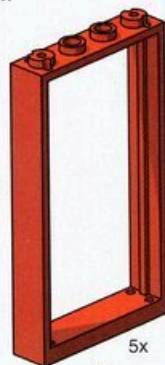

**N. #3448 1 x 4 x 5
Black Window
Frame with
Pane \$8.99**

**O. #3447 Train
Window \$7.99**

25x

25x

**P. #3446 2 x 2
White Window
\$7.99**

5x

5x

**Q. #3449 1 x 4 x 6
Red Door with
Frame \$9.99**